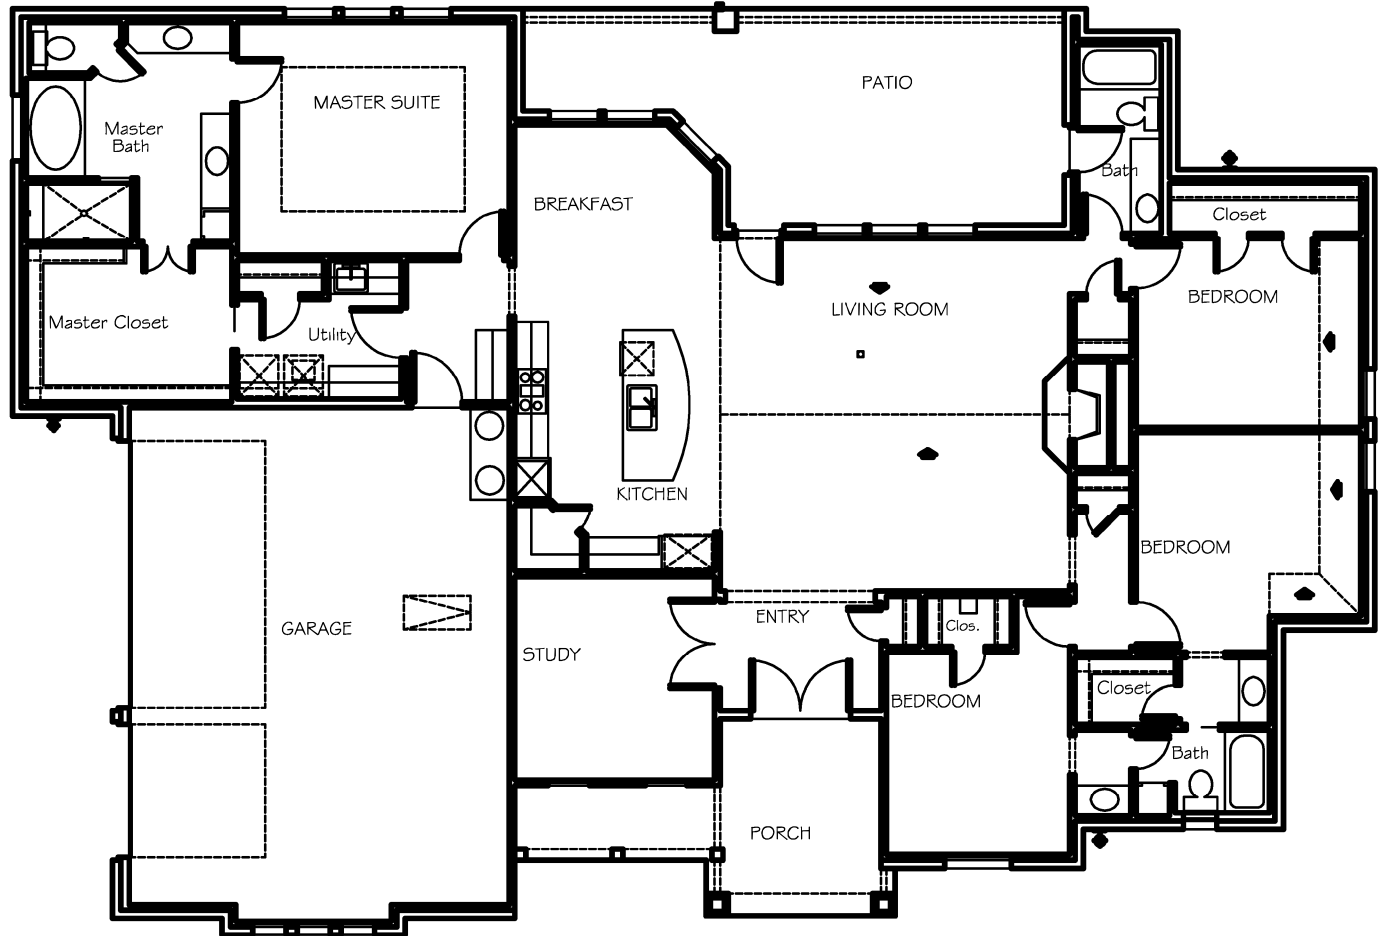

CROSS

custom homes

2016 Swallowtail Ct. - Poolville ISD

TOTAL (A/C)	2681
GARAGE	744
PORCH	175
PATIO	346
TOTAL -(non-ac)	1265
TOTAL A.U.R.	3946

WIDTH 81'10" DEPTH 55'8"

For More Information Contact
Sales 817.313.7523

Coming Mid-June 2021

152-2681-0820

ALL FLOOR DESIGNS, LAYOUTS, DRAFTS, ELEVATIONS AND CONCEPTS ARE COPYRIGHTED BY DOUG HERRON.