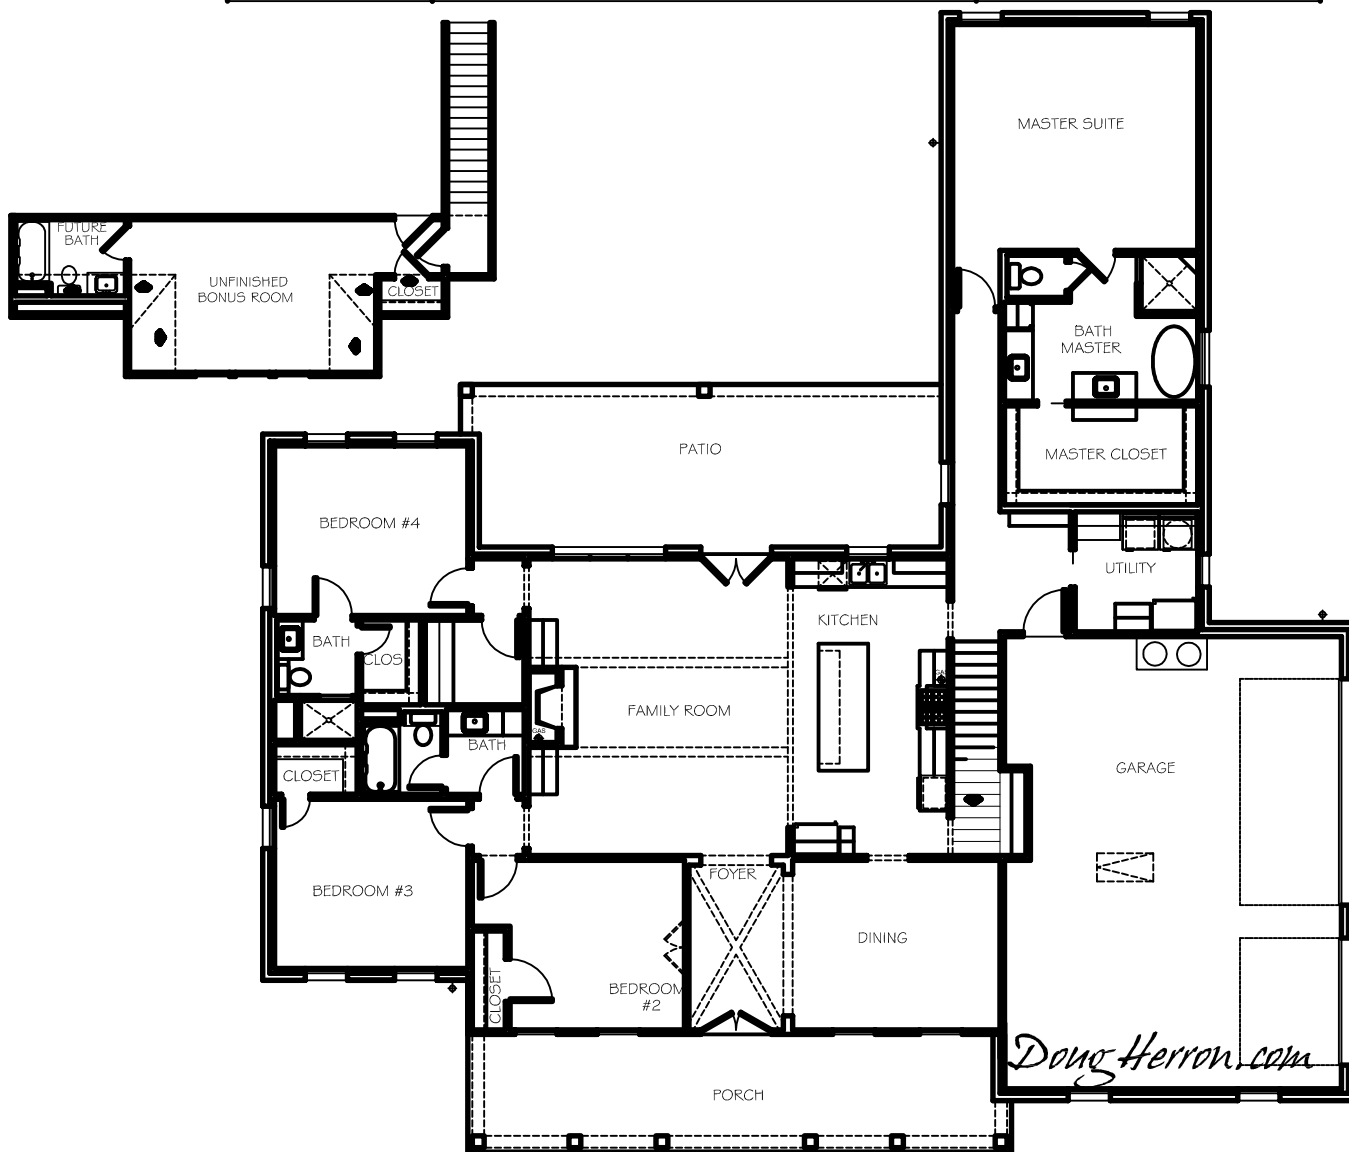

**CROSS**  
*custom homes*

TOTAL (A/C) -with brick	2701
GARAGE	813
PORCH	315
PATIO	380
TOTAL -(non-ac)	1508
FUTURE ROOMS	386
TOTAL (A.U.R.)	4595
WIDTH 77'4" DEPTH 80'8"	

140 Tobiano Trace - Available Now!