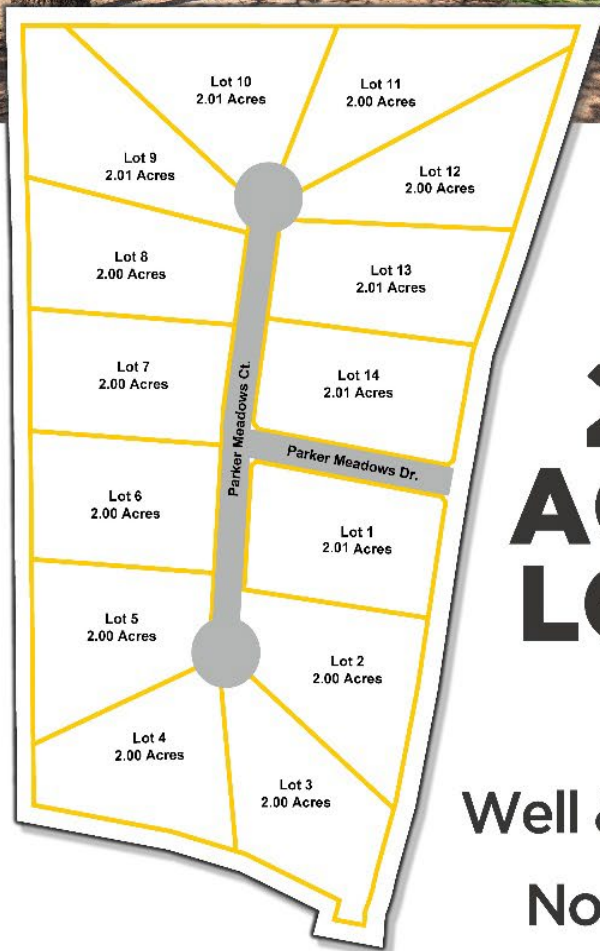

PARKER MEADOWS

2+
ACRE
LOTS

Well & Septic
No HOA

Community Summary

- ✓ No HOA
- ✓ Tri-County Electric
- ✓ Individual Well & Septic
- ✓ Nextlink Internet
- ✓ Build when ready
- ✓ Choose your own builder
- ✓ Shops / Metal Buildings allowed

- ❖ Weatherford ISD
 - Sequin Elementery
 - Tison Middle School
 - Weatherford High School

Located just 12 minutes from downtown Weatherford off of Zion Hill Rd. Country living with amenities, shopping and entertainment close by!